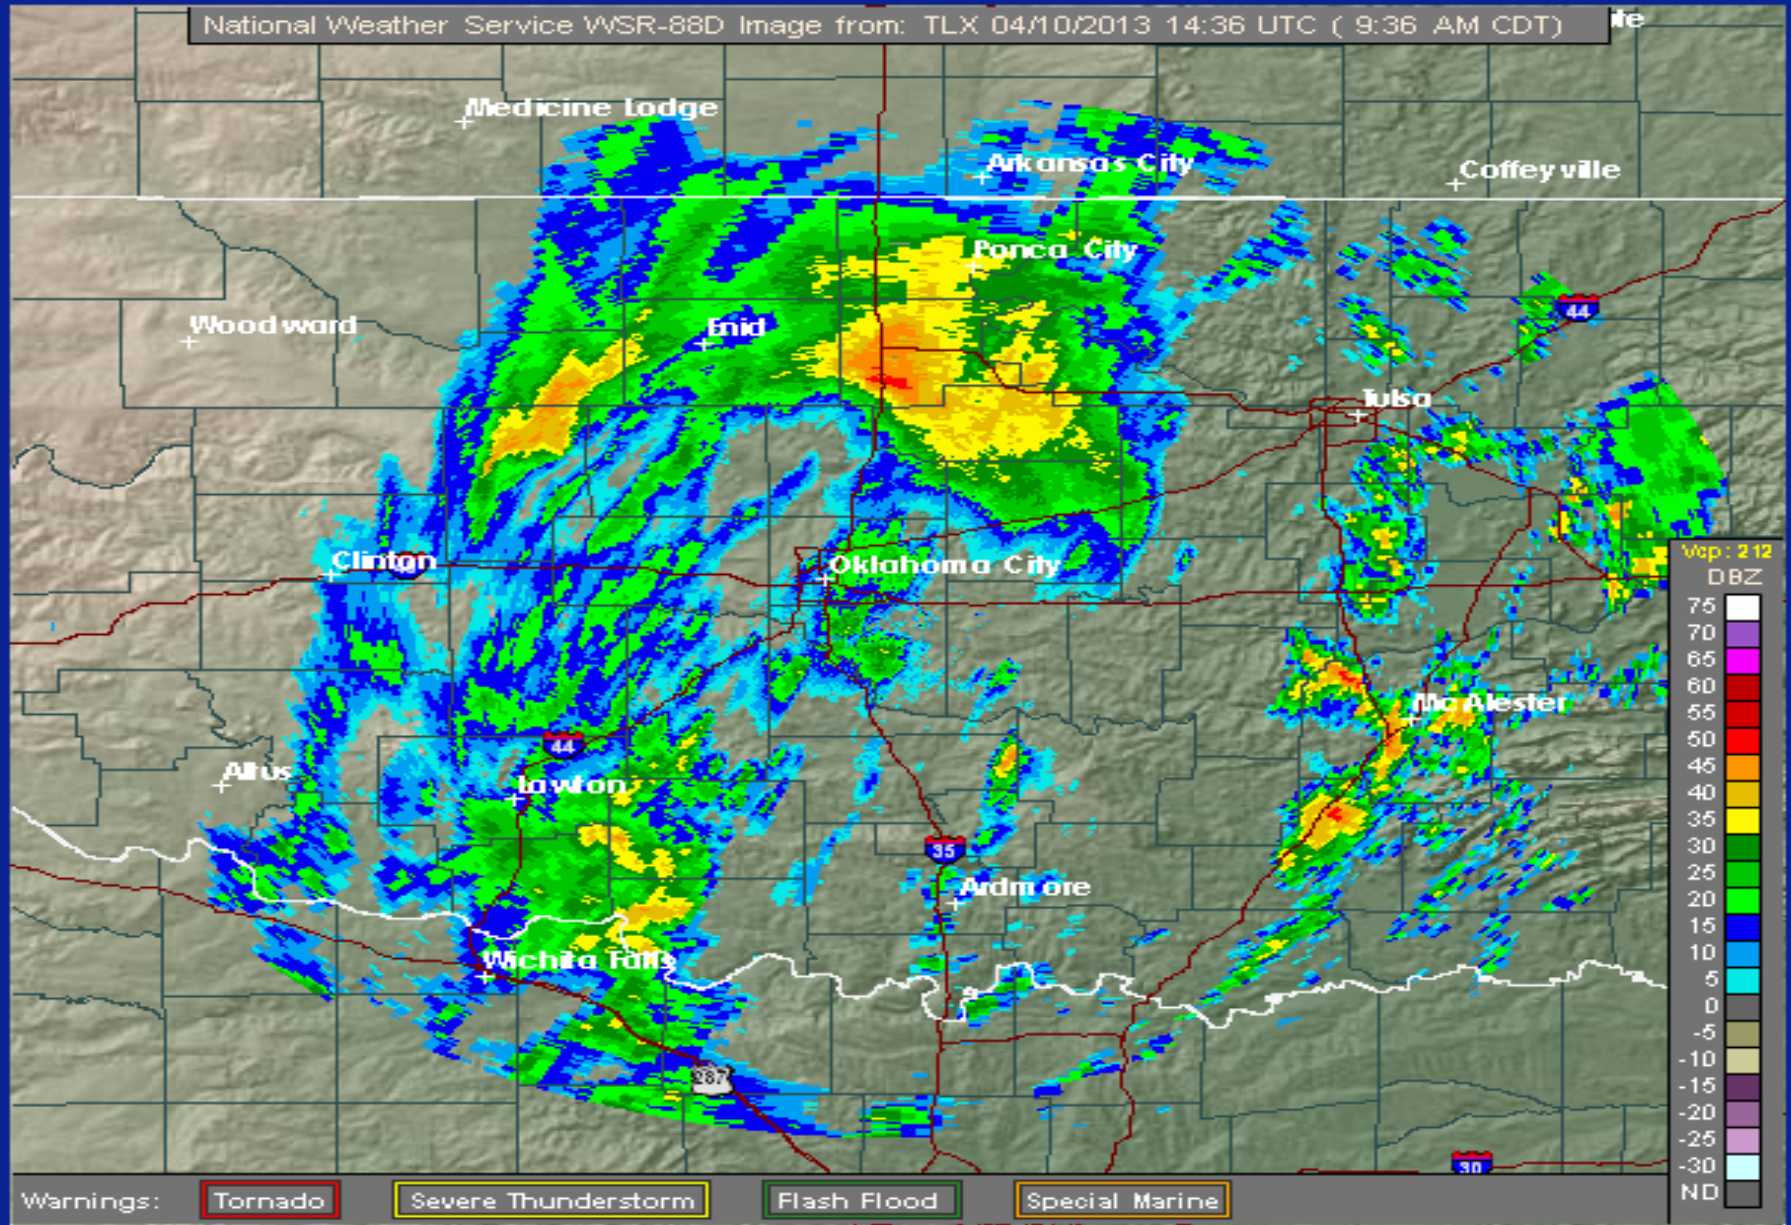

Base Reflectivity

NWS Oklahoma City, OK

Topo Radar Counties Rivers Highways Cities Warnings Legend